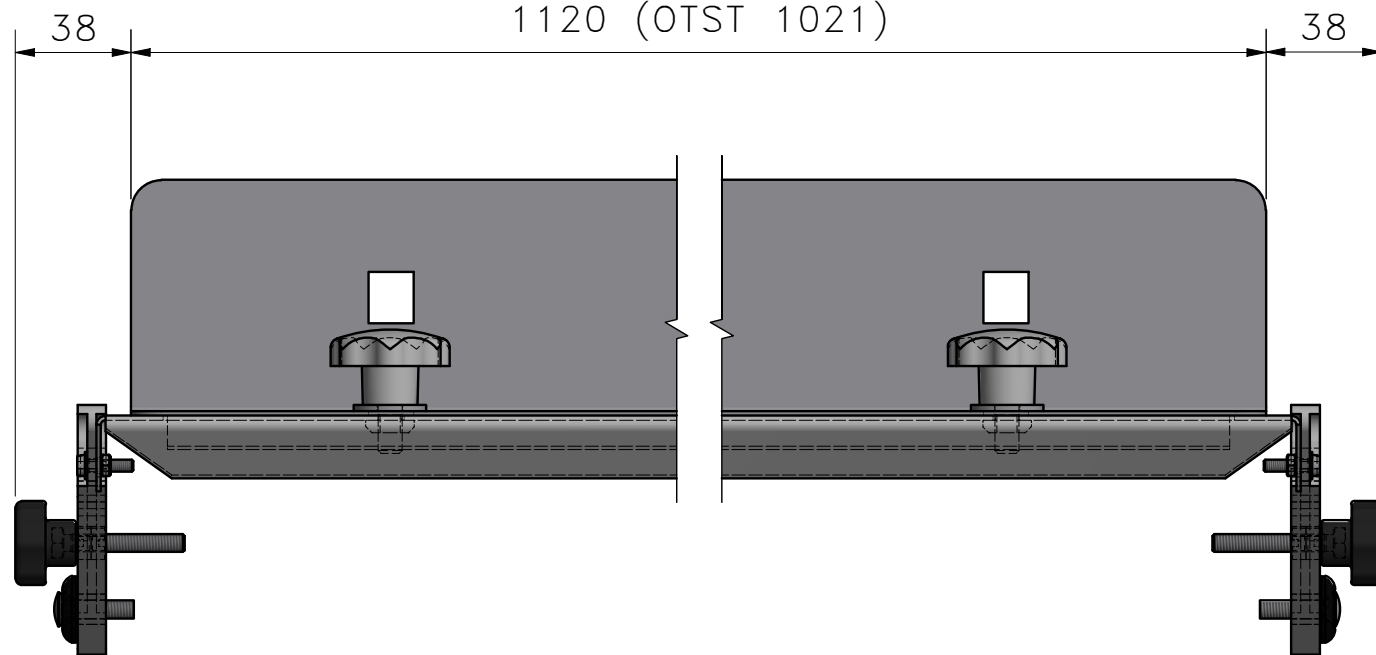

- 420 (OTST 321)
- 520 (OTST 421)
- 620 (OTST 521)
- 720 (OTST 621)
- 820 (OTST 721)
- 920 (OTST 821)
- 1120 (OTST 1021)

remarks:	date: 14-11-2022	scale: 1 : 2,5	weight: 3,530 kg	revision:	drawn by:	date:
page: 1#1	sheet: A3	check:	tolerance: ISO 2768/1101	△		
projection: ⊕	drawn by: C.Stoffers	material:		△		
drawing name: <b>AUDION</b> DIMENSIONS 321-421-521-621-721-821-1021 OTST(S)			drawing number: OTST 321-1021			