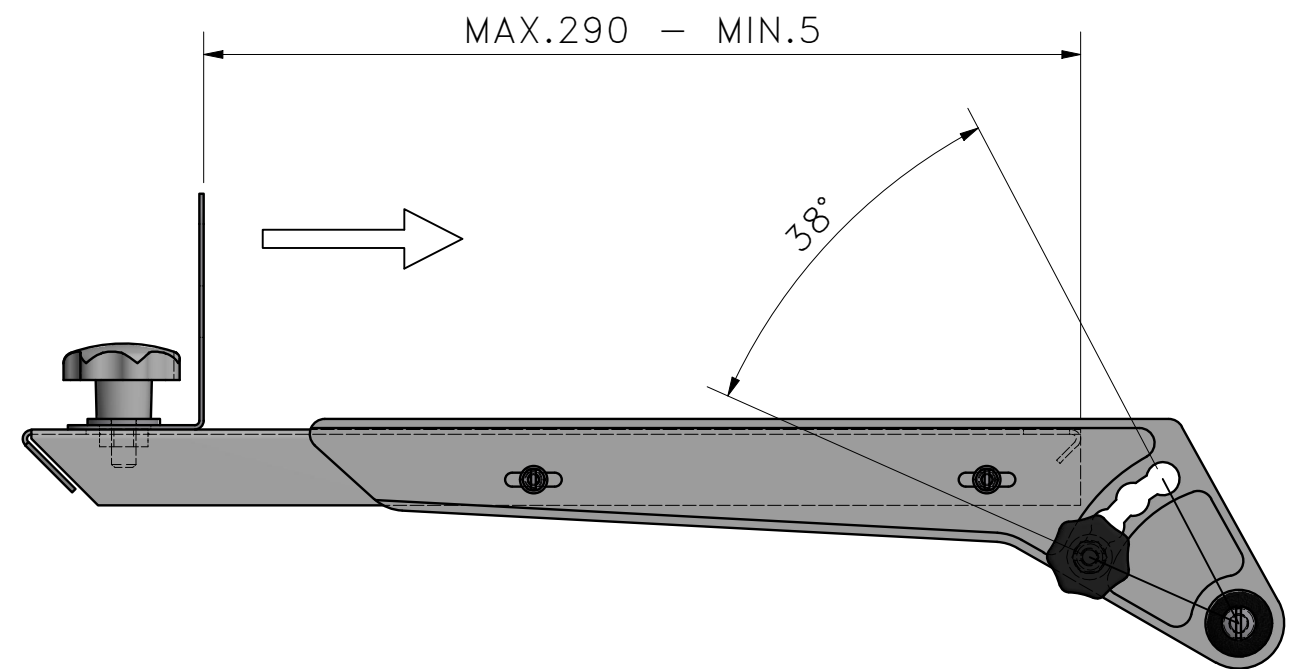

- 420 (OTST 321)
- 520 (OTST 421)
- 620 (OTST 521)
- 720 (OTST 621)
- 820 (OTST 721)
- 920 (OTST 821)
- 1120 (OTST 1021)

remarks:	date: 14-11-2022	scale: 1 : 2,5	weight: 3,530 kg	revision:	drawn by:	date:
page: 1#1	sheet: A3	check:	tolerance: ISO 2768/1101	△		
projection: ⊕	drawn by: C.Stoffers	material:		△		
drawing name: <b>AUDION</b> DIMENSIONS 321-421-521-621-721-821-1021 OTST(S)			drawing number: OTST 321-1021			